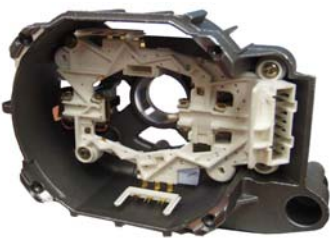

103509

Flasque AR moteur LL
SIEMENS : 096805
8 Cosses 6.3mm