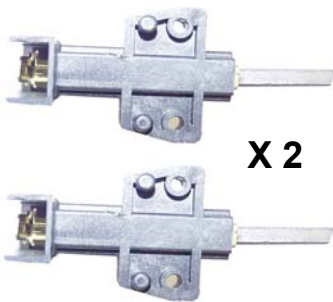

X 2

103521

Charbons moteur LL
ARISTON : C00105214
Cosses 6.3mm