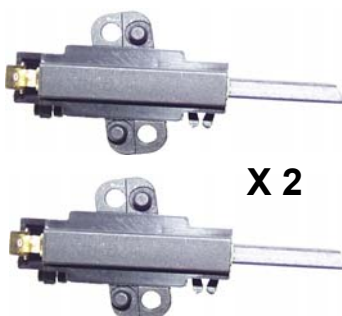

X 2

103523

Charbons moteur LL
BRANDT :
Cosses 6.3mm à 90
Charbon: 5X15X23mm