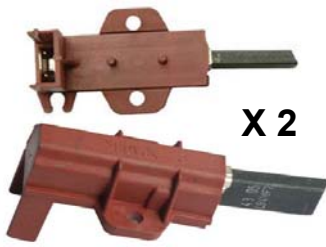

X 2

103519

Charbons moteur LL
ARISTON : C000047317
Cosses 6.3mm