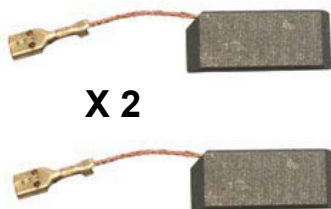

X 2

Charbons moteur LL
WHIRLPOOL
481281729583
Charbon: 5X12.5X32mm