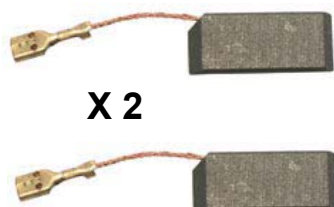

X 2

Charbons moteur LL
WHIRLPOOL
481281729583
Charbon: 5X12.5X32mm