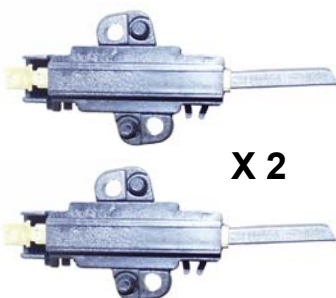

103502-6

Charbon: 6.3X12.5X36

X 2

103505-5

Charbons moteur LL
WHIRLPOOL
481281729598
Cosses 3.2mm
Charbon: 5X12.5X36mm

X 2

103503G

Charbons moteur LL
BRANDT : 51X9269
Cosses 6.3mm