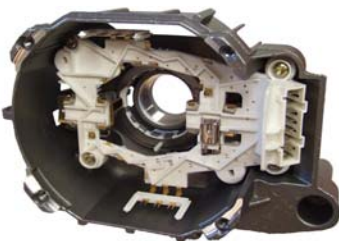

103510

Flasque AR moteur LL
SIEMENS : 096331
8 Cosses