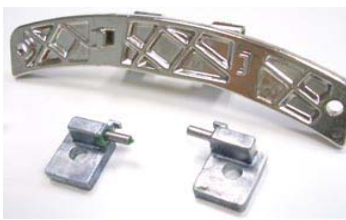

**154000**Charniere LL Frontal  
ARTHUR MARTIN  
autres...**154008**Charniere LL Frontal  
FAGOR autres...

BOSCH autres...

**154001**

Charniere gauche LL

**154009**

Charniere LL Frontal

**154002**Charniere droite LL  
BOSCH autres...**154010**Charniere LL Frontal  
ARISTON autres...**154003**Charniere LL Frontal  
FAGOR**154011**Charniere LL Frontal  
ARISTON autres...**154004**Charniere LL Frontal  
ROSIERES CANDY**154012**Charniere LL Frontal  
FAGOR**154005**Support charniere D/G  
ELECTROLUX**154013**Charniere LL Frontal  
BOSCH - SIDEX  
autres...**154006**Charniere LL Frontal  
OCEAN**154014**Charniere LL Frontal  
SIDEX  
autres...**154007**Charniere LL Frontal  
BRANDT -FAGOR  
autres...**154015**Charniere LL Frontal  
WHIRLPOOL  
autres...

**154016**Charniere LL Frontal  
BOSCH - BALAY  
WHIRLPOOL  
autres...**154024**Charnier couvercle D/G  
WHIRLPOOL**154017**Charniere LL  
BRANDT BB40  
autres...**154025**Frein porte LV  
WHIRLPOOL  
autres...**154018**Charniere lave vaisselle  
kit  
WHIRLPOOL  
autres...

Charniere Droite

**154026**

MIELE

Charniere LL Frontal

**154019**

SANDRA

Charniere LL Frontal

**154027**