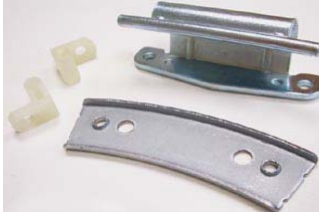

**154000**Charniere LL Frontal  
ARTHUR MARTIN  
autres...**154008**Charniere LL Frontal  
FAGOR autres...

BOSCH autres...

**154001**

Charniere gauche LL

**154009**

Charniere LL Frontal

**154002**Charniere droite LL  
BOSCH autres...**154010**Charniere LL Frontal  
ARISTON autres...**154003**Charniere LL Frontal  
FAGOR**154011**Charniere LL Frontal  
ARISTON autres...**154004**Charniere LL Frontal  
ROSIERES CANDY**154012**Charniere LL Frontal  
FAGOR**154005**Support charniere D/G  
ELECTROLUX**154013**Charniere LL Frontal  
BOSCH - SIDEX  
autres...**154006**Charniere LL Frontal  
OCEAN**154014**Charniere LL Frontal  
SIDEX  
autres...**154007**Charniere LL Frontal  
BRANDT -FAGOR  
autres...**154015**Charniere LL Frontal  
WHIRLPOOL  
autres...

**154016**Charniere LL Frontal  
BOSCH - BALAY  
WHIRLPOOL  
autres...**154024**Charnier couvercle D/G  
WHIRLPOOL**154017**Charniere LL  
BRANDT BB40  
autres...**154025**Frein porte LV  
WHIRLPOOL  
autres...**154018**Charniere lave vaisselle  
kit  
WHIRLPOOL  
autres...

Charniere Droite

**154026**

MIELE

Charniere LL Frontal

**154019**

SANDRA

Charniere LL Frontal

**154027**